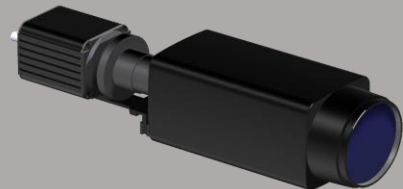

night vision camera with 50mm lens, nighttime operation only

1. Pulsatrix Camera, Photonis XR5 image intensifier
   - night vision compatible lens, 50mm, f/1.8, DC-iris
   - nighttime operation only
2. options:
3. Amsterdam add-on unit, light sensing and camera control unit controls operation of Pulsatrix Camera with light sensor, switches image intensifier on and off, for Pulsatrix Camera 50/75/300 SET

PULSATRIX
CAMERA

Pulsatrix Camera 75 SET

night vision camera with 75mm lens, nighttime operation only

1. Pulsatrix Camera, Photonis XR5 image intensifier
   - night vision compatible lens, 75mm, f/1.8, DC-iris
   - nighttime operation only
2. options:
3. Amsterdam add-on unit, light sensing and camera control unit controls operation of Pulsatrix Camera with light sensor, switches image intensifier on and off, for Pulsatrix Camera 50/75/300 SET

PULSATRIX
CAMERA

Pulsatrix Camera 300 SET

night vision camera with 25-300mm motorized zoom lens, nighttime operation only

1. Pulsatrix Camera, Photonis XR5 image intensifier
   - night vision compatible 25-300mm motorized zoom lens, f/2.8
   - camera/lens bracket
   - Berlin unit, zoom/focus lens control unit
   - nighttime operation only
2. options:
3. Amsterdam add-on unit, light sensing and camera control unit controls operation of Pulsatrix Camera with light sensor, switches image intensifier on and off, for Pulsatrix Camera 50/75/300 SET

PULSATRIX
CAMERA