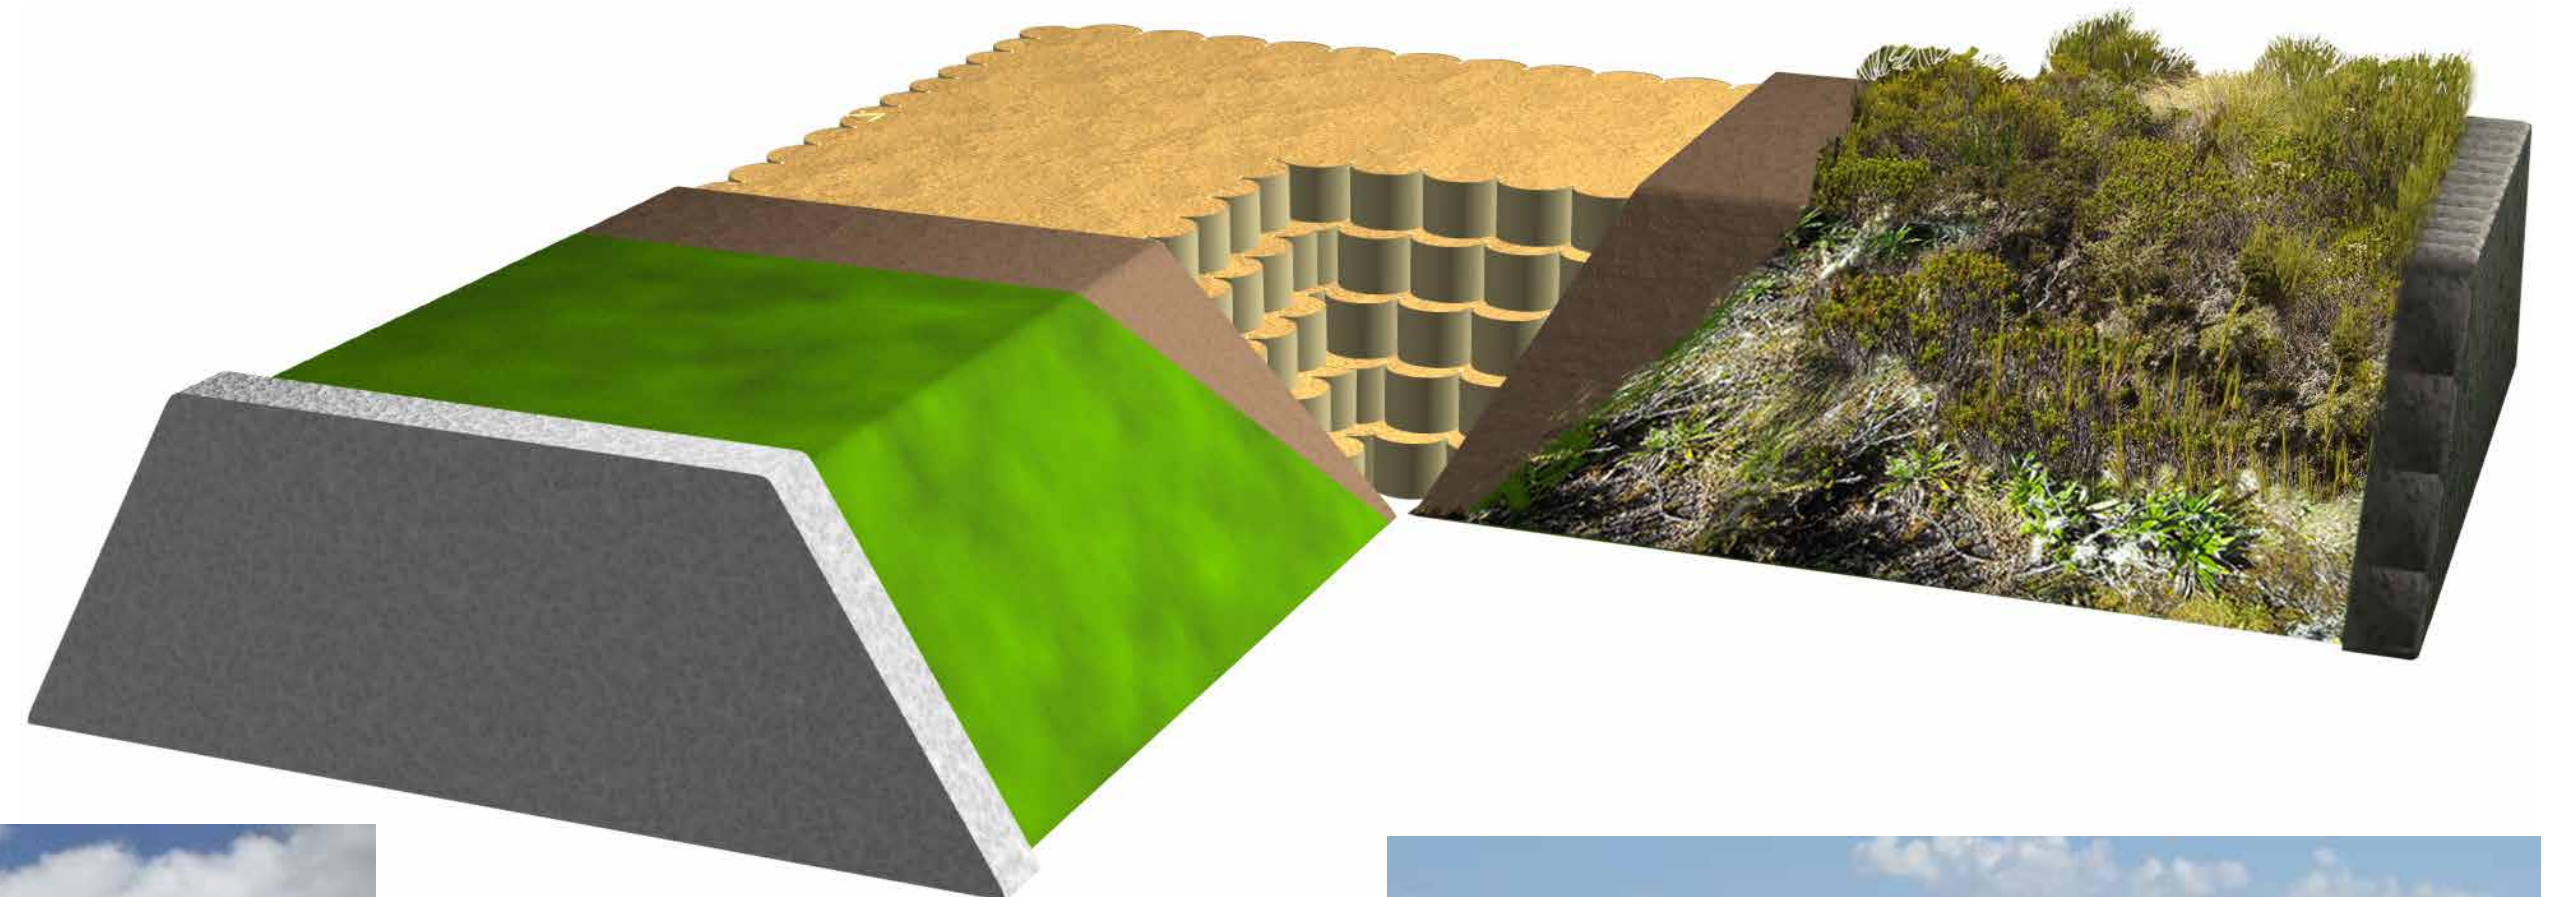

DEFENCELL PROFILE 300 & DC BARRIERS

HOSTILE VEHICLE MITIGATION

DEFENCELL Profile 300

The first choice for discreet protection

- The only PAS68 approved geo-textile barrier
- Environmentally friendly
- Permanent or Temporary

DC BARRIERS

Portable Modular Protection

- PAS 68 and blast tested
- Easy to install and remove

www.defencell.com

info@defencell.com