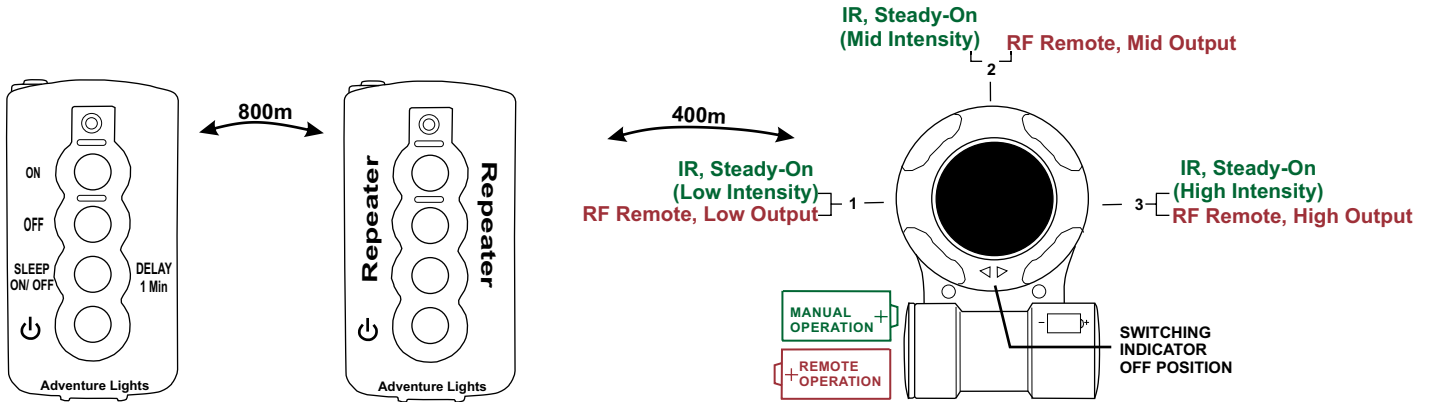

Waterproof, 330ft (100m)

TRANSMIT/RECEIVE DISTANCE

Up to 150m (VIP to VIP)

DOMELENS

High Impact Polycarbonate

VIEWING ANGLES

Narrow (12°)

Medium-Wide (60°)

Wide (120°)

Specifications subject to change without prior notice

DOC. ID: P-PS-98317-MWTIRr1 Dec. 2013

Remote Illumination ProjectorTM

U.D.R.C Surveillance Kit

SYSTEM LOGIC DIAGRAM

Distances based on line of sight with no obstructions.

ADDITIONAL EQUIPMENT

Trigger Cap

When operating in manual mode, trigger cap can activate light for trip-wire breach.

Window Mount

Suction cup that can securely attach VIP to any glass surface. Can be activated manually or through RF depending on battery polarity