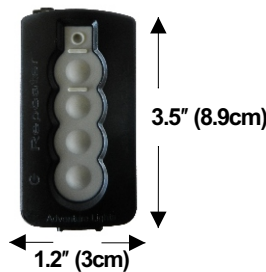

Encrypted Repeater