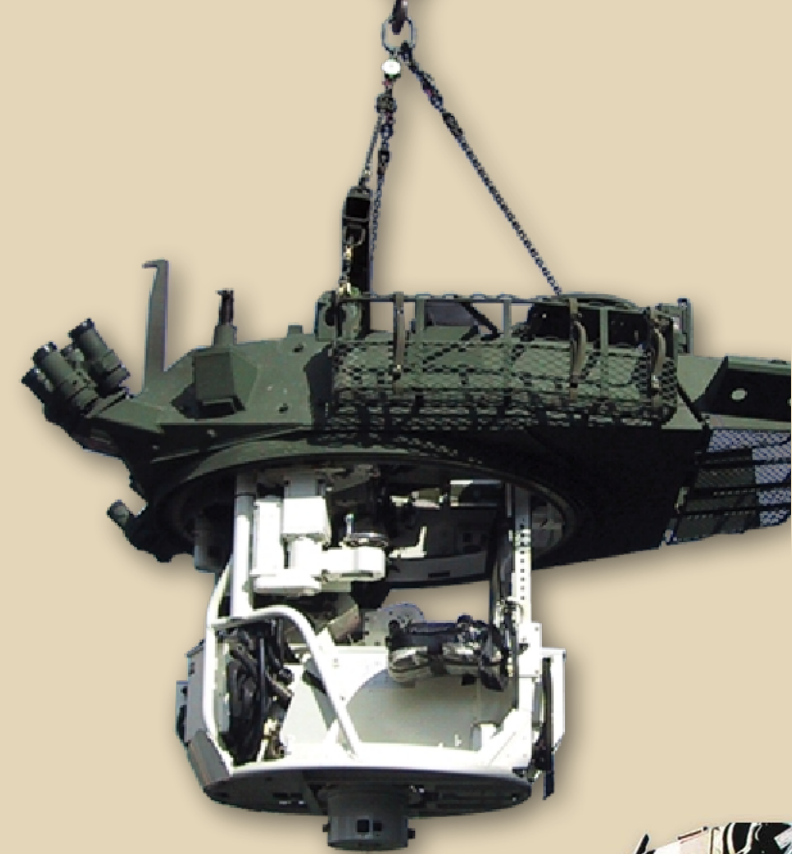

- **Leading manufacturer for lifting devices** offering standard and specialist solutions
- **First-rate lashing systems** for the transport of military equipment on **land, sea and air**, according to European, International and special military standards

- **Resilient non-skid snow and traction chains**, specially designed for harsh military applications to guarantee maximum traction on snow, ice and off road

 **RUD**®

www.rud.co.uk
01227 276611

RUD Chains Ltd, Units 10-14, John Wilson Business Park, Thanet Way,
Whitstable, Kent, CT5 3QT **Contact Katie Crane - katie.crane@rud.co.uk**