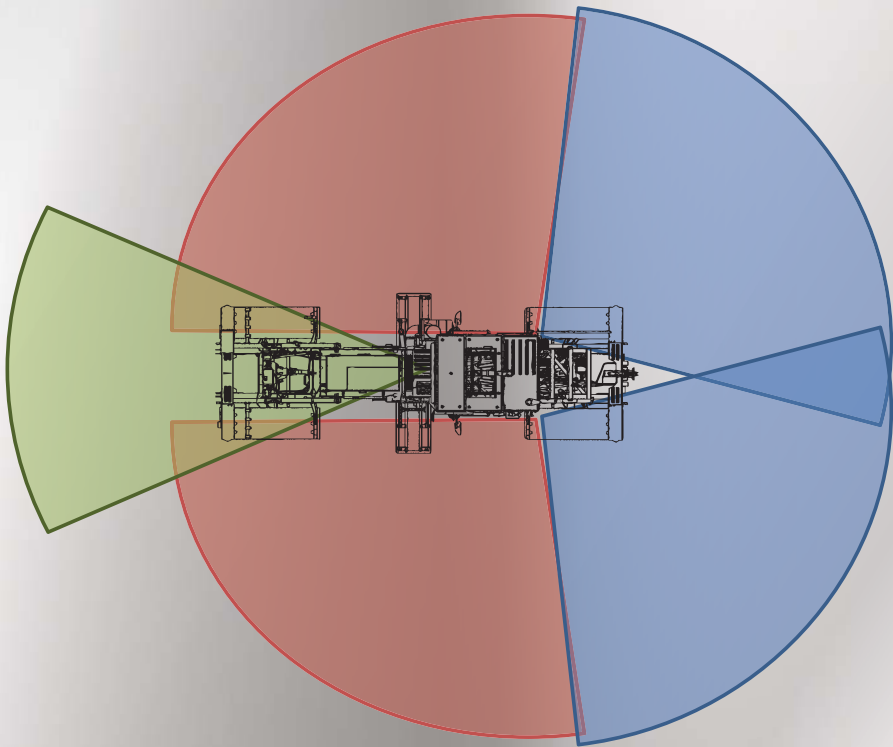

# 360 SA Camera System

## Technical Specifications

**Provides additional Situational Awareness (visual information) to operator**

- Full camera coverage around cab for augmented awareness
- Enhanced ability to inspect all areas for ground anomalies and possible IED emplacement
- Rear camera coverage for blind spots and possible threats
- Side and forward cameras for additional driving views
- PTZ camera for additional magnified inspection of threat areas (PTZ with 36X Optical Zoom and Multispectral options)

- 7" Widescreen Display**
- Camera views are controlled with buttons along the bottom of the screen
  - The operator can cycle through 4 views
    - › 1 will be PTZ full screen
    - › The other three are configurable with the fixed cameras