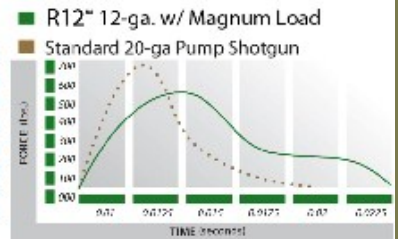

Remington R12 Autoloading Shotgun

NEW! R12™ AUTOLOADING SHOTGUN

The Remington® R12™ Autoloading Tactical Shotgun ushers in a new era in combat shotguns, from America's oldest gun maker. The R12's self adjusting, short-stroke, dual piston gas operating system provides unmatched versatility and maximum reliability with minimal maintenance. The ability to fire all standard 12-ga. 2 3/4", 3" and 3 1/2" loads ensures that the R12 is always ready for any job- from ballistic breaching to security to wildlife management. Best of all, the unique operating system and revolutionary SuperCell™ recoil pad combine to produce a 12-ga. shotgun that fires magnum loads with almost 20% less recoil than a 20-ga. Options including rifle, bead or ghost-ring sights, 14" or 18" hammer-forged barrels, user-configurable forend mounted accessory rails, and a full system of accessories, mean that there is a R12 to meet any need. The R12 combines the legendary reliability, rugged durability, and cutting-edge technology that only Remington can deliver.

SELF-REGULATES GAS PRESSURE BASED ON THE LENGTH OF THE SHELL FOR FLAWLESS CYCLING OF ALL LOADS.

- Gauge: 12ga - 2 3/4", 3", 3 1/2"
- Barrel: 14" or 18", Cold Hammer-Forged
- Chokes: CYL, IC, MOD or FULL Fixed Chokes
- Sights: Adjustable Rifle or Ghost Ring; Fixed Bead; 1913 Rail
- Length: 40" (18" Barrel) / 36" (14" Barrel)
- Weight: 7.75 - 8.125 lbs. (Depending on Configuration)
- Length of Pull: 13.5" - 14.5" (With Included LOP Kit)
- Magazine Capacity: 4+1; 5+1; 6+1 (Depending on Configuration)
- Accessories: Sling, Deployment Case, Cleaning Kit, Weapon Light