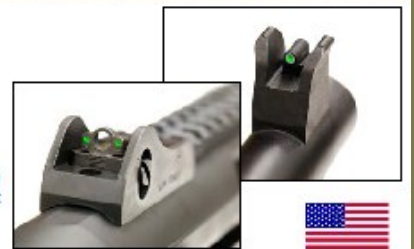

Remington R12 Autoloading Shotgun

NEW! R12™ AUTOLOADING SHOTGUN

The Remington® R12™ Autoloading Tactical Shotgun ushers in a new era in combat shotguns, from America's oldest gun maker. The R12's self adjusting, short-stroke, dual piston gas operating system provides unmatched versatility and maximum reliability with minimal maintenance. The ability to fire all standard 12-ga. 2 3/4", 3" and 3 1/2" loads ensures that the R12 is always ready for any job- from ballistic breaching to security to wildlife management. Best of all, the unique operating system and revolutionary SuperCell™ recoil pad combine to produce a 12-ga. shotgun that fires magnum loads with almost 20% less recoil than a 20-ga. Options including rifle, bead or ghost-ring sights, 14" or 18" hammer-forged barrels, user-configurable forend mounted accessory rails, and a full system of accessories, mean that there is a R12 to meet any need. The R12 combines the legendary reliability, rugged durability, and cutting-edge technology that only Remington can deliver.

SELF-REGULATES GAS PRESSURE BASED ON THE LENGTH OF THE SHELL FOR FLAWLESS CYCLING OF ALL LOADS.

- Gauge: 12ga - 2 3/4", 3", 3 1/2"
- Barrel: 14" or 18", Cold Hammer-Forged
- Chokes: CYL, IC, MOD or FULL Fixed Chokes
- Sights: Adjustable Rifle or Ghost Ring; Fixed Bead; 1913 Rail
- Length: 40" (18" Barrel) / 36" (14" Barrel)
- Weight: 7.75 - 8.125 lbs. (Depending on Configuration)
- Length of Pull: 13.5" - 14.5" (With Included LOP Kit)
- Magazine Capacity: 4+1; 5+1; 6+1 (Depending on Configuration)
- Accessories: Sling, Deployment Case, Cleaning Kit, Weapon Light