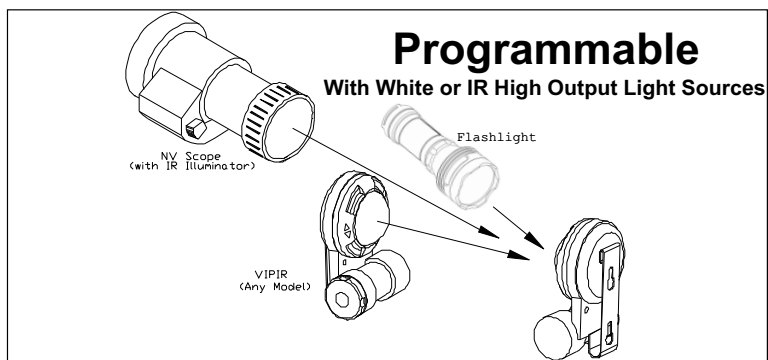

VIPIR Quantum FX

GEN 5 / 14 Functions

PRODUCT NUMBER
02610-0-2W

TECHNICAL SPECIFICATIONS

BATTERY SOURCE	One (1) Lithium 3Vdc (Type: 123A)
OPTIONAL BATTERY	1.5V AA with Adaptor Cap (P/N: 99013)
HOUSING COLORS AVAILABLE	Black or Tan (add -TAN to Product #)
HOUSING MATERIAL	High-Tech Polymer
HOUSING FINISH	Matte
DOMELENS	High Impact Polycarbonate, Clear
OPERATING TEMPERATURE	-20 to +65°C
STORAGE TEMPERATURE	-40 to +80°C
ENVIRONMENTAL SEAL	Fully Encapsulated Unit
WATERPROOF RATING	330Ft (100 Meters)
VISIBILITY RANGE	20 Miles (32km) IR, on a clear dark night
SWITCH RING ROTATION	Clockwise & Counterclockwise

LIGHT FUNCTIONS

IR Radiation Characteristics

NOTES:
1- Beam radiation angles are based on theoretical emitter values and Adventure Lights' proprietary field test results using proprietary equipment. Results may vary depending on type of equipment used.

BATTERY DURATION*

<u>Function</u>	<u>Duration**</u> (For all colors)
48 BPM Flash	16H
3 Beat - Pause	24H
Steady-On	8H

*For indication purposes only.
Duration may vary with temperature.
**Duration based on highest output.
Will increase as user-selected intensity decreases.