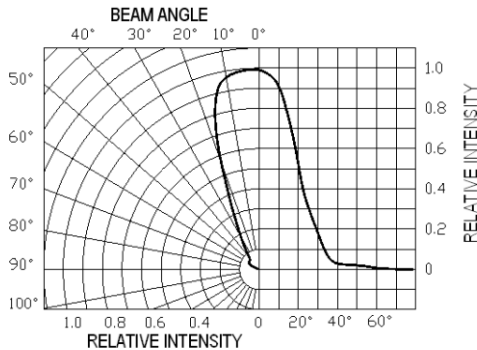

VIPIR Quantum FX

GEN 5 / 14 Functions

PRODUCT NUMBER
02610-0-2W

TECHNICAL SPECIFICATIONS

BATTERY SOURCE	One (1) Lithium 3Vdc (Type: 123A)
OPTIONAL BATTERY	1.5V AA with Adaptor Cap (P/N: 99013)
HOUSING COLORS AVAILABLE	Black or Tan (add -TAN to Product #)
HOUSING MATERIAL	High-Tech Polymer
HOUSING FINISH	Matte
DOMELENS	High Impact Polycarbonate, Clear
OPERATING TEMPERATURE	-20 to +65°C
STORAGE TEMPERATURE	-40 to +80°C
ENVIRONMENTAL SEAL	Fully Encapsulated Unit
WATERPROOF RATING	330Ft (100 Meters)
VISIBILITY RANGE	20 Miles (32km) IR, on a clear dark night
SWITCH RING ROTATION	Clockwise & Counterclockwise

LIGHT FUNCTIONS

IR Radiation Characteristics

NOTES:
1- Beam radiation angles are based on theoretical emitter values and Adventure Lights' proprietary field test results using proprietary equipment. Results may vary depending on type of equipment used.