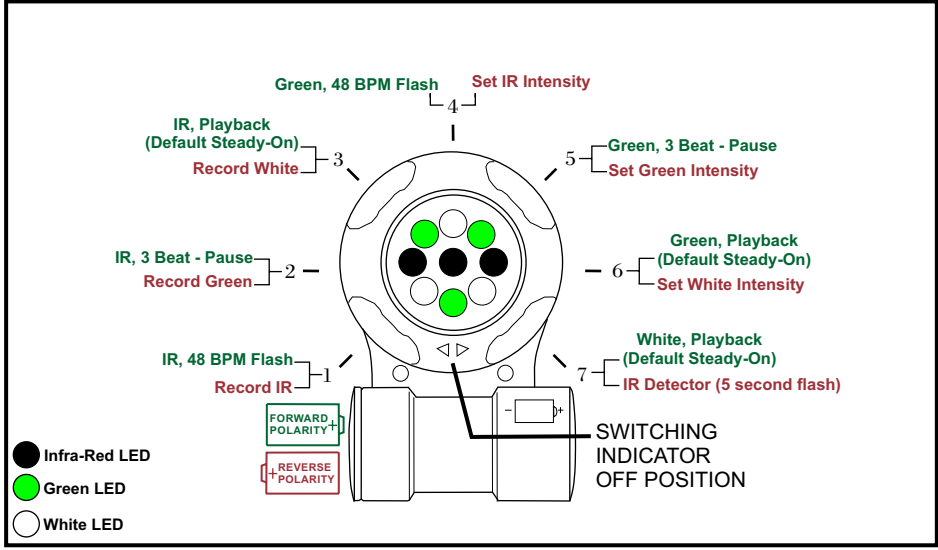

VIPIR Quantum FX

GEN 5 / 14 Functions

PRODUCT NUMBER
02610-0-2W

TECHNICAL SPECIFICATIONS

BATTERY SOURCE	One (1) Lithium 3Vdc (Type: 123A)
OPTIONAL BATTERY	1.5V AA with Adaptor Cap (P/N: 99013)
HOUSING COLORS AVAILABLE	Black or Tan (add -TAN to Product #)
HOUSING MATERIAL	High-Tech Polymer
HOUSING FINISH	Matte
DOMELENS	High Impact Polycarbonate, Clear
OPERATING TEMPERATURE	-20 to +65°C
STORAGE TEMPERATURE	-40 to +80°C
ENVIRONMENTAL SEAL	Fully Encapsulated Unit
WATERPROOF RATING	330Ft (100 Meters)
VISIBILITY RANGE	20 Miles (32km) IR, on a clear dark night
SWITCH RING ROTATION	Clockwise & Counterclockwise

LIGHT FUNCTIONS

IR Radiation Characteristics

NOTES:
1- Beam radiation angles are based on theoretical emitter values and Adventure Lights' proprietary field test results using proprietary equipment. Results may vary depending on type of equipment used.

BATTERY DURATION*

<u>Function</u>	<u>Duration**</u> (For all colors)
48 BPM Flash	16H
3 Beat - Pause	24H
Steady-On	8H

*For indication purposes only.
Duration may vary with temperature.
**Duration based on highest output.
Will increase as user-selected intensity decreases.

Allows only directional viewing of VIP light. Long (18°) or Short (30°).

Light Diffuser
P/N: 99011

Makes VIP light signature larger by providing an even glow for viewing from the side.

Window Mount
P/N: 99014 (clear lens)
(add -IRBK for IR black lens)